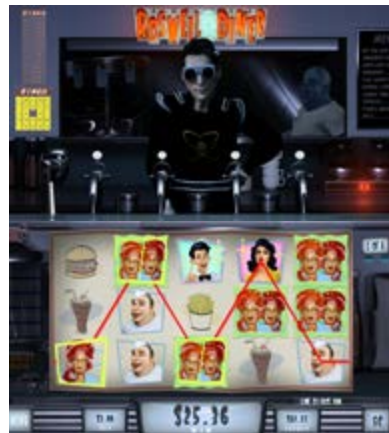

ROSWELL DINER

5-REEL VIDEO

1950s-inspired Roswell Diner™ is reminiscent of a time of hipsters, bobby socks, drive-ins, and B-movie aliens. Players select their choice of music to blast from the jukebox, while 50s characters randomly transform into their alien forms. These “big tickle” alien transformations may increase wins up to 9 of a kind.

BONUS PLAY

Lights flicker and the diner darkens, prompting jiving 50s beats and a rock'n' Bonus Round. While the reels spin, characters may randomly stick and transform creating a greater opportunity for out of this world wins. Additional bonus symbols prompt extra free spins and more chances to win.

DETAILS

TOP AWARD 37,500 Credits

DENOMINATIONS

1¢
2¢
5¢

MAX BET 300 Credits

REEL CONFIGURATION

5 Reel 3 High

PAYLINES 30 Lines

BONUS FEATURES

- Random Split Feature
- Free Games
- Bonus Retriggers
- Random Sticky Split Feature
- SymbolDriven Split Feature

WE CREATE WINNERS!®