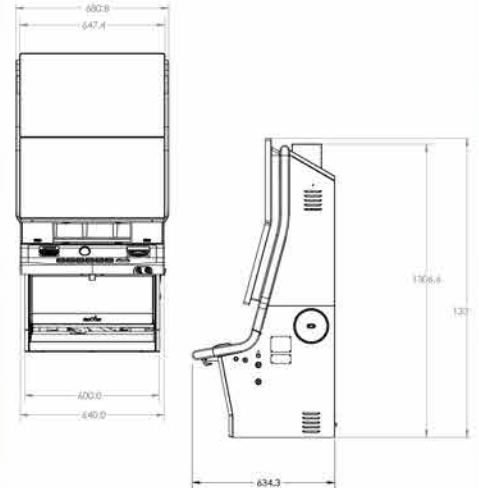

HELIX™ +

Specifications Helix™ + Upright

Physical Characteristics		
Cabinet Dimension (typical)	Metric (millimeters)	Imperial (inches)
Casino Top		
Height	1331.00	52.40
Width	680.70	26.80
Depth	635.00	25.00
Casino Top with Topper		
Height	1676.40	66.00
Width	680.70	26.80
Depth	635.00	25.00
Cabinet Weight (typical)		
Casino Top with bill acceptor and printer	131.50 kg	290.00 lbs
Supply Voltage Requirements		
Mains Input Voltage		
Minimum		100V AC
Maximum		240V AC
Frequency		50 Hz /60 Hz
Power Requirements with Dual 27" LED		
Mains Input Current		
EGM Typical	1.6A	0.75A
Power Consumption at Nominal Voltage		
EGM Typical	180W	170W
Typical Heat Load	620 BTU/hr	580 BTU/hr
Maximum Load Current		
Auxiliary Power Outlet (main switch controlled)	1A	1A
Auxiliary Power Outlet (independently switched)	1A	1A
Power Factor		
>50% load, exceeds	.95	.95
Environment Requirements		
	Operating	Storage
Minimum Temperature	10C (50F)	-20C (-4F)
Maximum Temperature	40C (104F)	60C (140F)
Relative Humidity	0-85% non-condensing	0-95% non-condensing

Helix+ Upright