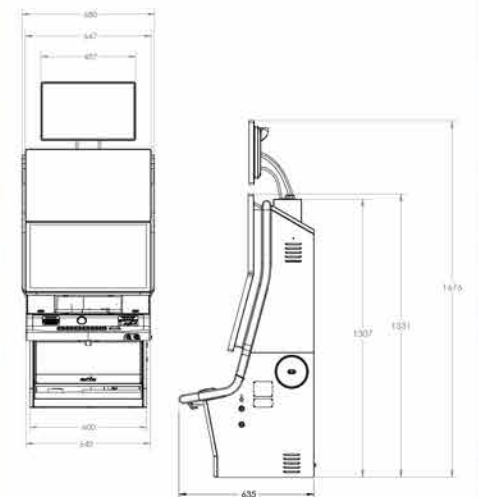

Helix+ Upright with Topper

To learn more about Helix™ + contact your Aristocrat Account Executive.